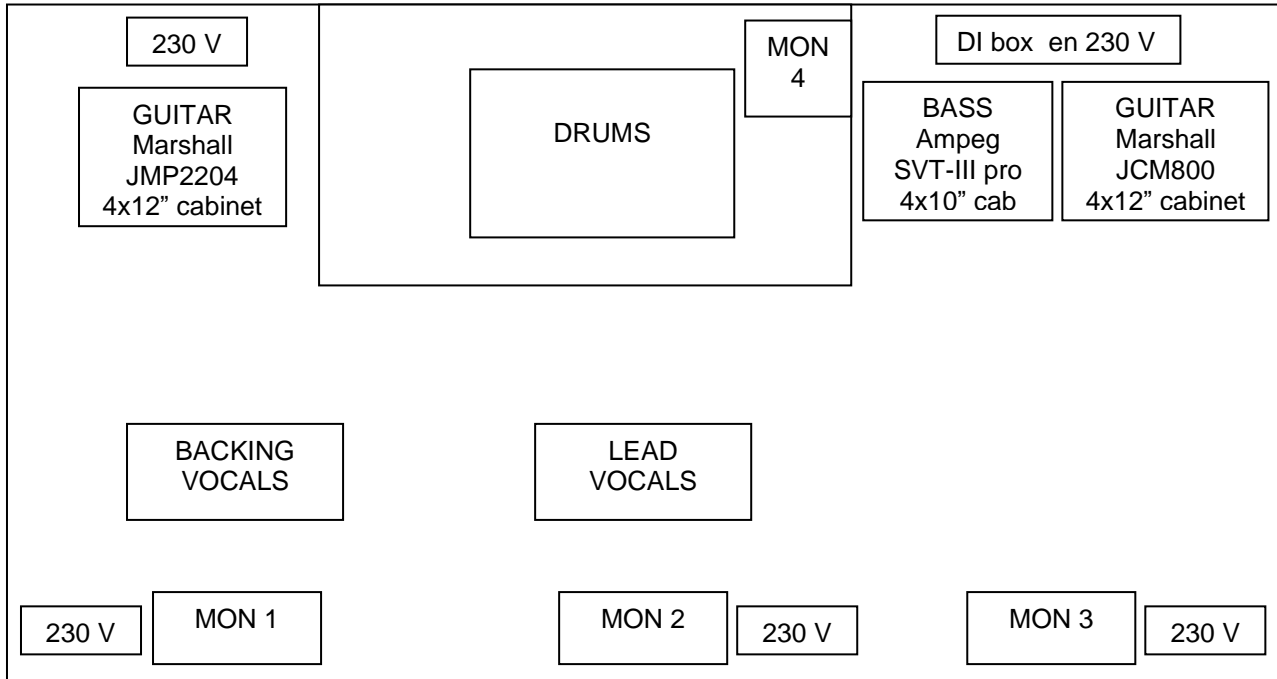

STAGEPLAN & PRIKLIJST 17/06/2020

Specs:

- 4 Monitorgroups
- lead vocals / 2 guitars / bass / drums / 1 backing vocals

Monitorgroups:

1. 30% Lead vocals / 30% backingvocals / 40% guitar
2. 50% Lead vocals / 20% backingvocals / 30% guitar (in ear system)
3. 30% Lead vocals / 30% backingvocals / 40% bass
4. 50% Drums / 50% rest

Channels:

1. Kick
2. Snaredrum
3. Hi-hat
4. Rack tom
5. Floor tom
6. Overhead L
7. Overhead R
8. Bass guitar
9. Guitar (lead vocalist)
10. Guitar (backing vocalist)
11. Lead vocals (in ear system)
12. Backing vocals (guitarist)